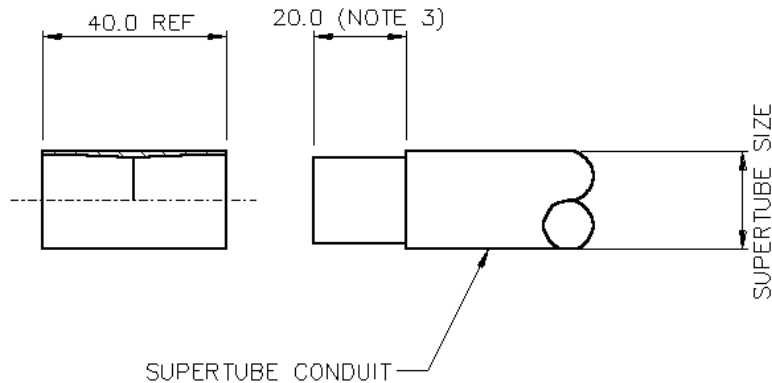

PUSH FIT CONDUIT COUPLERS, EMC AND ENVIRONMENTAL PROTECTION

KA0699-XX

KA0742-XX