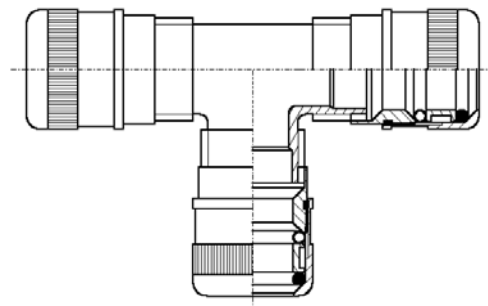

## STANDARD EMC AND ENVIRONMENTAL CONDUIT FITTINGS

**KG205-XX**

**KA0701XX**

**KA0702-XX**

**KA0703-XX**

TABLE 1

SIZE CODE	SUPERTUBE OUTSIDE DIAMETER
06	16.0
07	20.0
08	25.0
11	32.0

NOTES:

1. MATERIAL IS BRASS WITH A NICKEL FINISH.
2. USES WELL PROVEN "IRIS" SPRING SCREENING SYSTEM.
3. PROVIDES IP67.
4. SUPERTUBE NOT SUPPLIED WITH THE FITTINGS. CONTACT KEC SALES OFFICE FOR FURTHER INFORMATION ON SUPERTUBE, OTHER FITTINGS AND TOOLING.