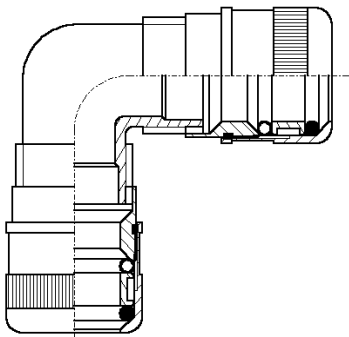

## STANDARD EMC AND ENVIRONMENTAL CONDUIT FITTINGS

**KG205-XX**

**KA0701XX**

**KA0702-XX**

**KA0703-XX**

TABLE 1

SIZE CODE	SUPERTUBE OUTSIDE DIAMETER
06	16.0
07	20.0
08	25.0
11	32.0

NOTES:

1. MATERIAL IS BRASS WITH A NICKEL FINISH.
2. USES WELL PROVEN "IRIS" SPRING SCREENING SYSTEM.
3. PROVIDES IP67.
4. SUPERTUBE NOT SUPPLIED WITH THE FITTINGS. CONTACT KEC SALES OFFICE FOR FURTHER INFORMATION ON SUPERTUBE, OTHER FITTINGS AND TOOLING.